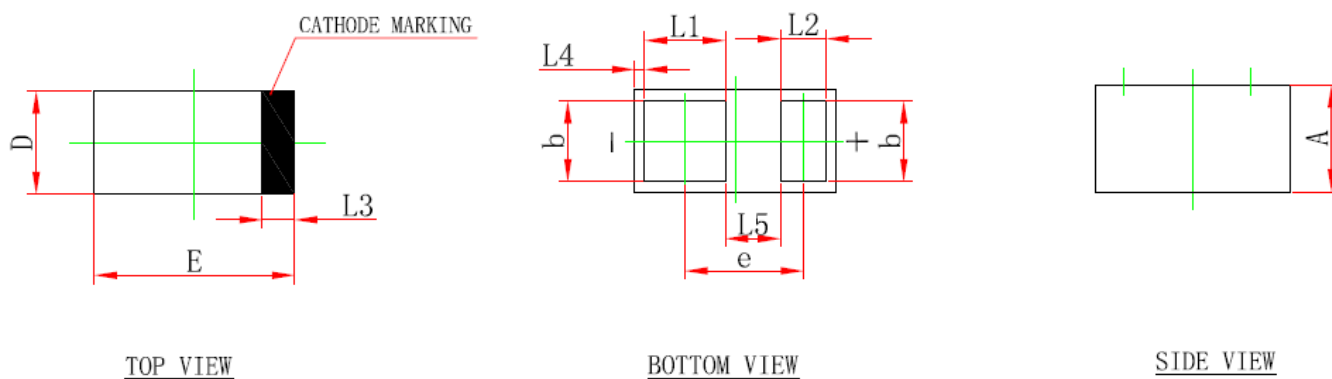

Package Information (DFN0603-2)

Symbol	Dimensions In Millimeters		Dimensions In Inches	
	Min.	Max.	Min.	Max.
A	0.275	0.340	0.011	0.013
D	0.270	0.370	0.011	0.015
E	0.570	0.670	0.022	0.026
b	0.200	0.300	0.008	0.012
e	0.330	0.400	0.013	0.016
L1	0.200	0.300	0.008	0.012
L2	0.100	0.190	0.004	0.007
L3	0.100 REF.		0.004 REF.	
L4	0.030 REF.		0.001 REF.	
L5	0.150 REF.		0.006 REF.	